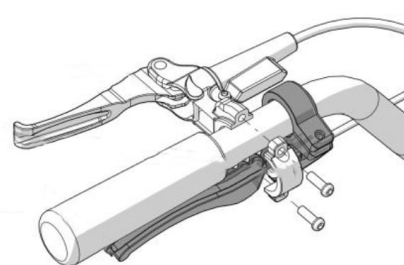

Broad compatibility

	City	Mountain	Hybrid	E-Bike	Folding	Race	Fat bike BMX
Type*	✓	✓	✓	✓	✗	✗	✗
Suspension		Rigid	Steel	Aluminium	Titanium	Carbon	Single sided
Forks	✓	✓	✓	✓	✓	✗	✗
Wheels	24" to 29"		9mm front the wheel axle		≠ 9mm front wheel axle		< 24" & > 29"
Handlebar	Riser handlebars (straight)		City handlebars (curved)		Dutch handlebars		Drop handlebars (racing)
	✓		✓		✓		✗

*Type of bikes compliant with the ISO

Quick installation

1

Insert fork on axle
(no need to remove the bicycle fork, just the wheel)

2

Tighten quick-release

3

Secure the fork