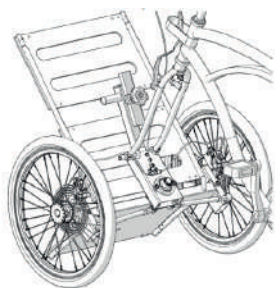

Broad compatibility

	City	Mountain	Hybrid	E-Bike	Folding	Race	Fat bike BMX
Type*	✓	✓	✓	✓	✗	✗	✗
Suspension		Rigid	Steel	Aluminium	Titanium	Carbon	Single sided
Forks	✓	✓	✓	✓	✓	✗	✗
Wheels	24" to 29"		9mm front the wheel axle		≠ 9mm front wheel axle		< 24" & > 29"
Handlebar	Riser handlebars (straight)		City handlebars (curved)		Dutch handlebars		Drop handlebars (racing)
	✓		✓		✓		✗

*Type of bikes compliant with the ISO

Quick installation

1

Insert fork on axle
(no need to remove the bicycle fork, just the wheel)

2

Tighten quick-release

3

Secure the fork