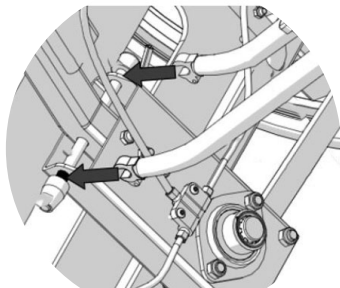

Broad compatibility

	City	Mountain	Hybrid	E-Bike	Folding	Race	Fat bike BMX
Type*	✓	✓	✓	✓	✗	✗	✗
Suspension		Rigid	Steel	Aluminium	Titanium	Carbon	Single sided
Forks	✓	✓	✓	✓	✓	✗	✗
Wheels	24" to 29"		9mm front the wheel axle		≠ 9mm front wheel axle		< 24" & > 29"
Handlebar	Riser handlebars (straight)		City handlebars (curved)		Dutch handlebars		Drop handlebars (racing)
	✓		✓		✓		✗

*Type of bikes compliant with the ISO

Quick installation

1

Insert fork on axle
(no need to remove the bicycle fork, just the wheel)

2

Tighten quick-release

3

Secure the fork